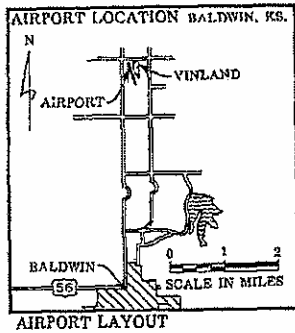

Vinland Valley Aerodrome (K64)

N38-50.25 W95-10.93 Mag Var: 5 deg E

(K64) Elev. 890'

Traffic Patterns:

All Aircraft 1690 MSL;

Runways:

16-34; 3030X80; turf; LIRL; on req; trees ry 16; fence ry 34; call ahead for lights; ry lgts every 250'