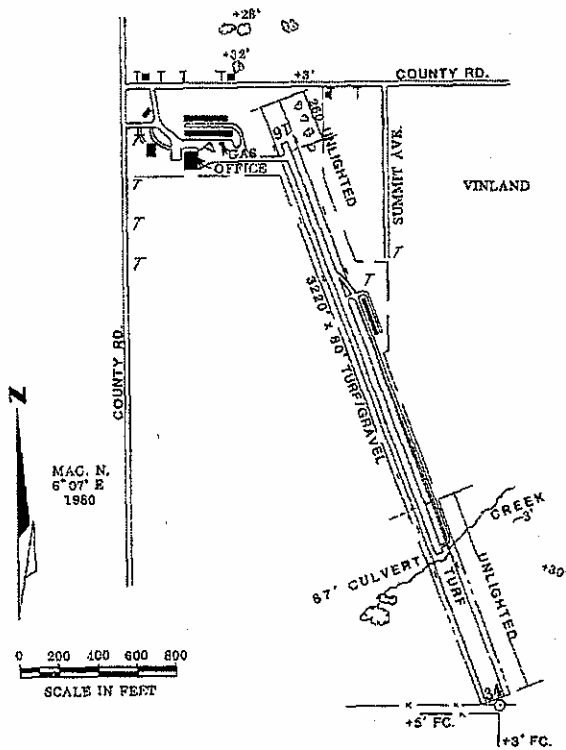

FBO Summary

Vinland Aerodrome, Inc.

Location: NW of runway; Hours: 7:00 am to 5:30 pm

Phone Number(s): 785-594-2741 or 786-594-2537 (after hours)