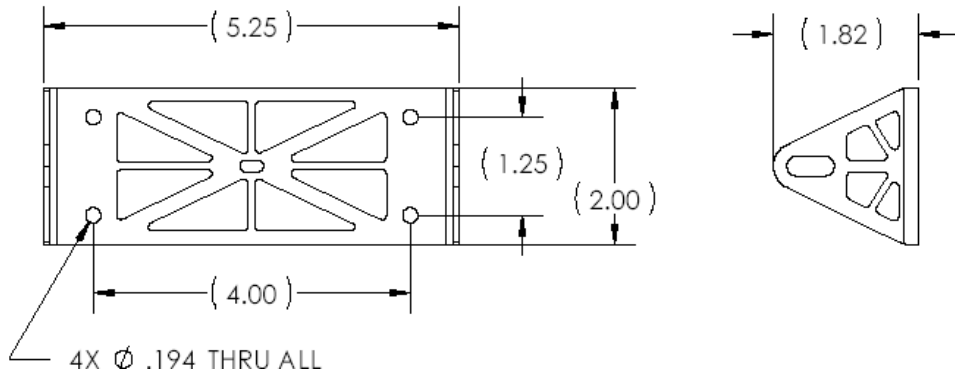

Product Datasheet

AeroSun Landing/Taxi Light with Recognition 01-2120

Voltage:	9-40VDC	Length:	5.0"
Current:	2.8A at 14VDC	Width:	2.3"
Power:	39 Watts	Depth:	1.4"
Pulse/WigWag:	Built In	Weight:	8 Oz
Synchronization:	Built In	Heat Sink Material:	Aluminum/Black Anodized
Thermal Protection:	Built In	Lens Material:	Polycarbonate
Lumens:	4,290 lm	Lens Protection:	Optional Film
Candela:	54,000 cd	Mounting:	(4) 6-32 or (2) 10-32
Beam Profile (@ 10% peak):	Vertical: 13°	MTBF	>30,000 Hours
	Horizontal: 13°	Temperature Range:	-55C to +70C

AEROLEDs
SAFETY OF FLIGHT DESIGNS
Product Datasheet

Option Mount P/N (01-1027)