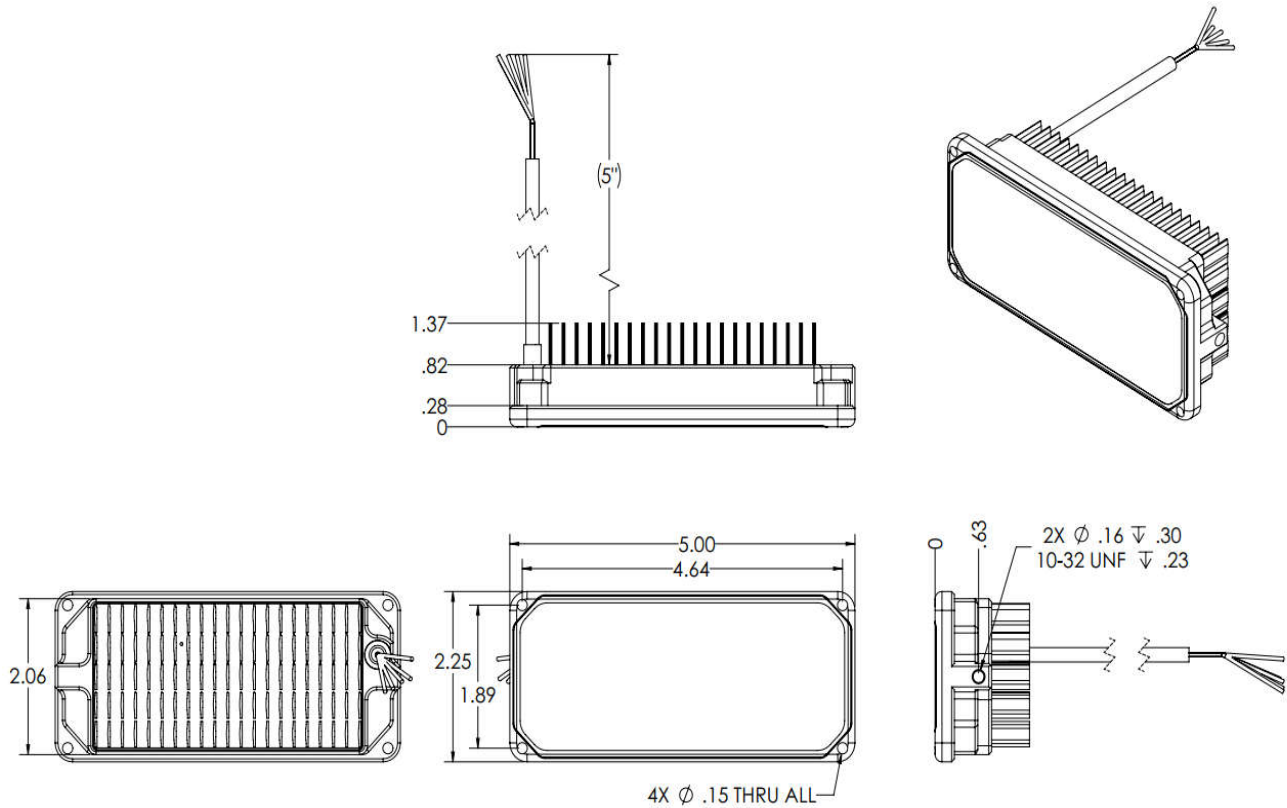

Product Datasheet

AeroSun Landing/Taxi Light with Recognition 01-2120

Voltage:	9-40VDC	Length:	5.0"
Current:	2.8A at 14VDC	Width:	2.3"
Power:	39 Watts	Depth:	1.4"
Pulse/WigWag:	Built In	Weight:	8 Oz
Synchronization:	Built In	Heat Sink Material:	Aluminum/Black Anodized
Thermal Protection:	Built In	Lens Material:	Polycarbonate
Lumens:	4,290 lm	Lens Protection:	Optional Film
Candela:	54,000 cd	Mounting:	(4) 6-32 or (2) 10-32
Beam Profile (@ 10% peak):	Vertical: 13°	MTBF	>30,000 Hours
	Horizontal: 13°	Temperature Range:	-55C to +70C

AEROLEDs
SAFETY OF FLIGHT DESIGNS
Product Datasheet

Option Mount P/N (01-1027)