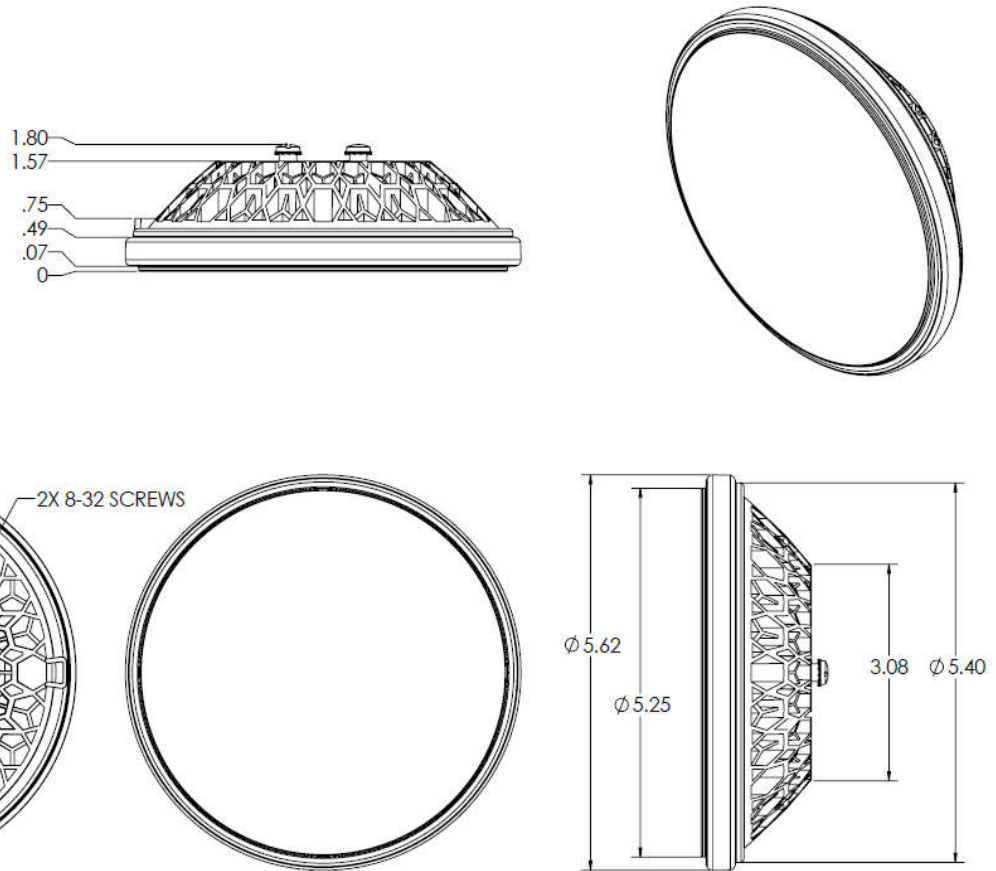

Product Datasheet
SunSpot 46LX Landing Light
01-2130-LX

Voltage:	9-40VDC	Length:	5.6"
Current:	5A at 14VDC	Width:	5.6"
Power:	70 Watts	Depth:	1.8"
Pulse/WigWag:	N/A	Weight:	20 Oz
Synchronization:	N/A	Heat Sink Material:	Aluminum/Black Powder Coat
Thermal Protection:	Built In	Lens Material:	Polycarbonate
Lumens:	7,700 lm	Lens Protection:	Optional Film
Candela:	150,000 cd	Mounting:	PAR 46 Ring Clamp
Beam Profile (@ 10% peak):	Vertical: 20°	MTBF	>30,000 Hours
	Horizontal: 20°	Temperature Range:	-55C to +70C