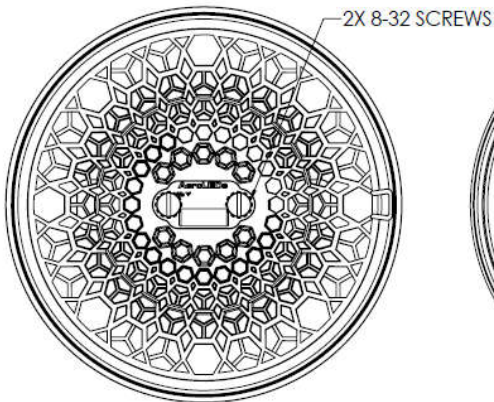

Product Datasheet

SunSpot 46-4580 Landing Light

01-2230-4580

Voltage:	28V AC/DC	Length:	5.6"
Current:	6.3A at 28VDC	Width:	5.6"
Power:	175 Watts	Depth:	1.9"
Pulse/WigWag:	N/A	Weight:	20 Oz
Synchronization:	N/A	Heat Sink Material:	Aluminum/Black Powder Coat
Thermal Protection:	Built In	Lens Material:	Polycarbonate
Lumens:	19,250 lm	Lens Protection:	Optional Film
Candela:	250,000 cd	Mounting:	PAR 46 Ring Clamp
Beam Profile (@ 10% peak):	Vertical: 20°	MTBF	>30,000 Hours
	Horizontal: 20°	Temperature Range:	-55C to +70C