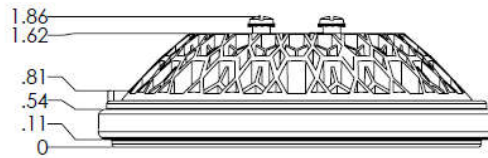

Product Datasheet

SunSpot 46-4580 Landing Light

01-2230-4580

Voltage:	28V AC/DC	Length:	5.6"
Current:	6.3A at 28VDC	Width:	5.6"
Power:	175 Watts	Depth:	1.9"
Pulse/WigWag:	N/A	Weight:	20 Oz
Synchronization:	N/A	Heat Sink Material:	Aluminum/Black Powder Coat
Thermal Protection:	Built In	Lens Material:	Polycarbonate
Lumens:	19,250 lm	Lens Protection:	Optional Film
Candela:	250,000 cd	Mounting:	PAR 46 Ring Clamp
Beam Profile (@ 10% peak):	Vertical: 20°	MTBF	>30,000 Hours
	Horizontal: 20°	Temperature Range:	-55C to +70C