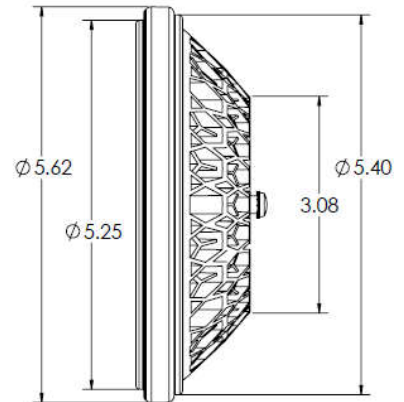

Product Datasheet

SunSpot 46-4580 Landing Light

01-2230-4580

Voltage:	28V AC/DC	Length:	5.6"
Current:	6.3A at 28VDC	Width:	5.6"
Power:	175 Watts	Depth:	1.9"
Pulse/WigWag:	N/A	Weight:	20 Oz
Synchronization:	N/A	Heat Sink Material:	Aluminum/Black Powder Coat
Thermal Protection:	Built In	Lens Material:	Polycarbonate
Lumens:	19,250 lm	Lens Protection:	Optional Film
Candela:	250,000 cd	Mounting:	PAR 46 Ring Clamp
Beam Profile (@ 10% peak):	Vertical: 20°	MTBF	>30,000 Hours
	Horizontal: 20°	Temperature Range:	-55C to +70C