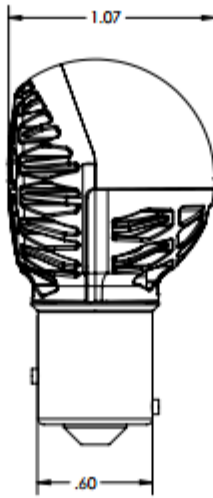

**Product Datasheet**  
**Polaris 7512 Bulb Replacement**  
01-7500-7512-12

Voltage Range: 9-18 VDC  
Current Draw at 14VDC: 0.6 Amps Max  
Power Consumption: 9 Watts  
Total LED Lumens: 1000  
LED Count: 1

Height: 2.0"  
Width: 1.24" Diameter (round)  
Depth: 1.07"  
Weight: 1 Oz  
Heat Sink Material: Black Power Coated Aluminum  
Lens Material: Silicone  
Bulb Base: BAY15S  
Rated Life: 50,000 Hours  
Temperature Range: -55C to +70C