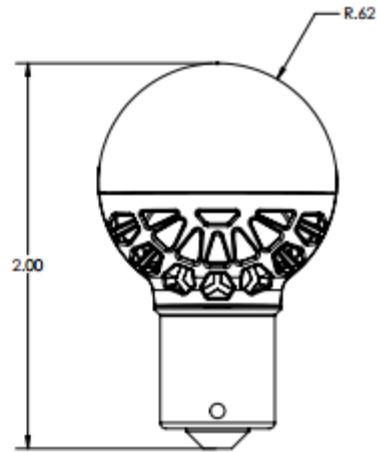

**Product Datasheet**  
**Polaris 7512 Bulb Replacement**  
01-7500-7512-12

Voltage Range: 9-18 VDC  
Current Draw at 14VDC: 0.6 Amps Max  
Power Consumption: 9 Watts  
Total LED Lumens: 1000  
LED Count: 1

Height: 2.0"  
Width: 1.24" Diameter (round)  
Depth: 1.07"  
Weight: 1 Oz  
Heat Sink Material: Black Power Coated Aluminum  
Lens Material: Silicone  
Bulb Base: BAY15S  
Rated Life: 50,000 Hours  
Temperature Range: -55C to +70C