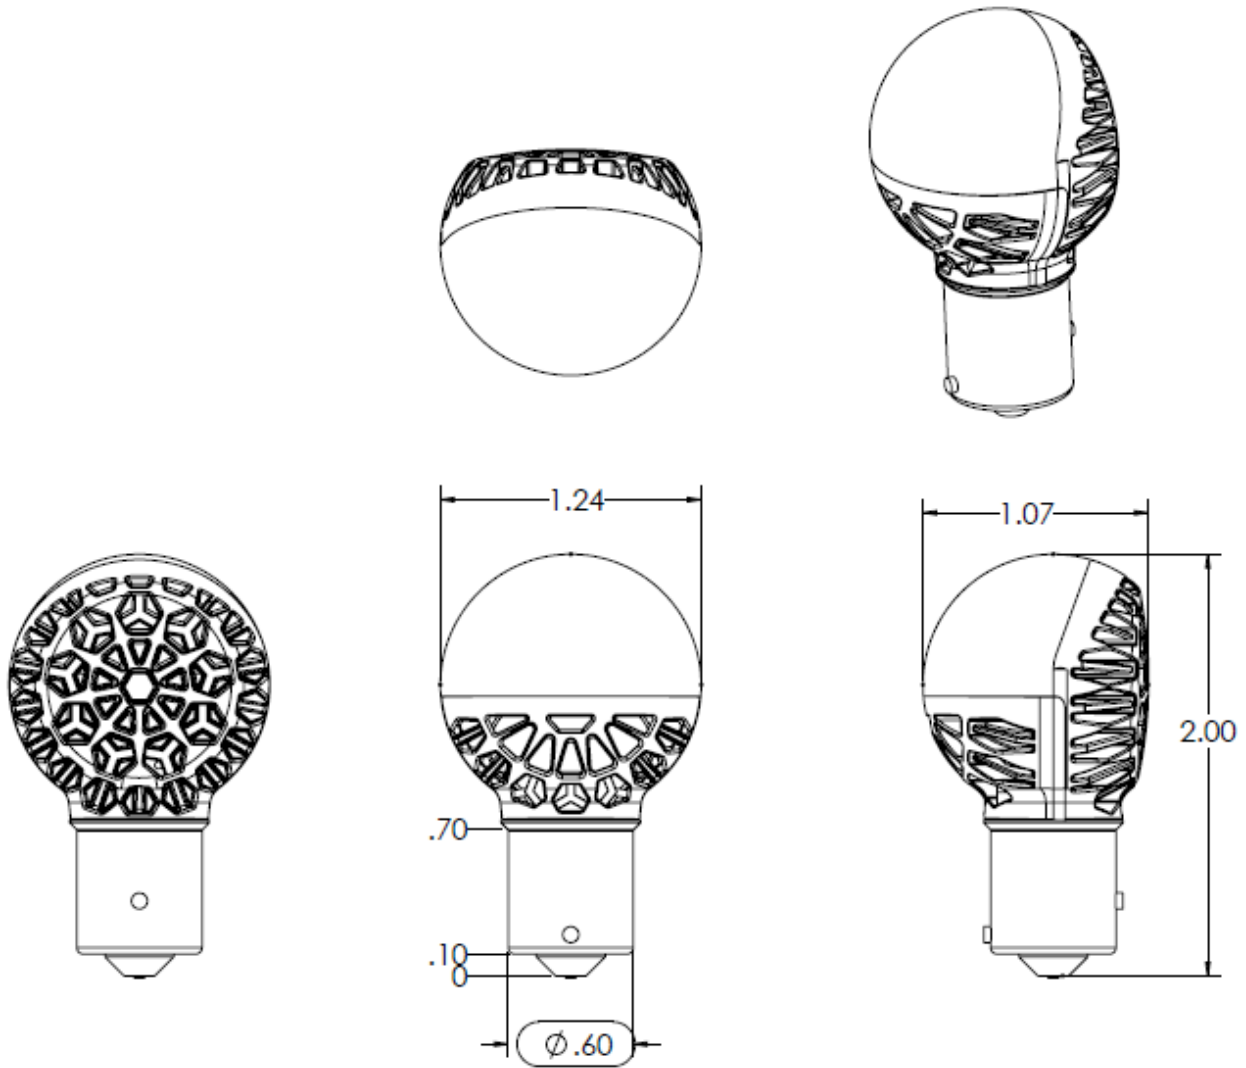

# Polaris 7512 Bulb Replacement 11-7512-12

<b>Voltage:</b>	9-18VDC	<b>Length:</b>	2.0"
<b>Current:</b>	0.46A at 14VDC	<b>Width:</b>	1.3"
<b>Power:</b>	7 Watts	<b>Depth:</b>	1.1"
<b>Pulse/WigWag:</b>	N/A	<b>Weight:</b>	1.1 oz
<b>Synchronization:</b>	N/A	<b>Heat Sink Material:</b>	Aluminum/Black Powder Coat
<b>Lumens:</b>	500 lm	<b>Lens Material:</b>	Clear LSR
<b>Nav Light:</b>	Exceeds TSO C-30C Type I & II	<b>Mounting:</b>	BAY15S Socket
<b>MTBF:</b>	>30,000 Hours	<b>Temperature Range:</b>	-55C to +70C