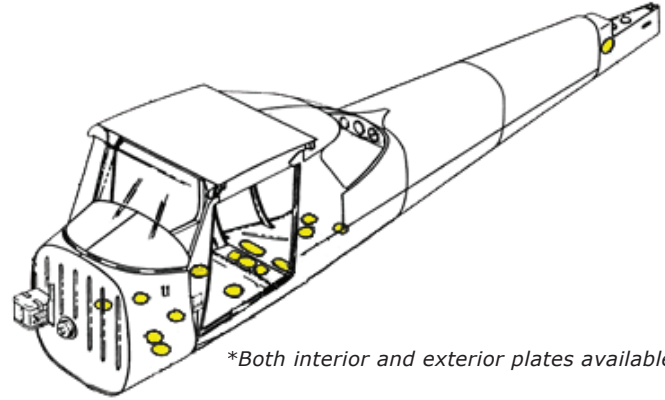

Cessna Inspection Plates

Now offering replacement inspection plates with multiple finish options and cost savings!
A perfect solution for Cessna 150, 152, 172, and 175 models.

- Replace missing and damaged plates
- Bare, primed, or painted — more options provide easier installation!
- Treated for anti-corrosion
- Save 50%
- Quantity discount available!

Save time with easier installation and multiple finish options!

Easier installation with multiple finish options!
All plates are made of Aluminum Alclad, 2024-T3

Primed use P/N MCS225-1 or MCS225-2
Washed and primed with non-chromate anti-corrosion mixture to ensure a longer lasting product, resistant to corrosion.

Bare use P/N MCS225-1B or MCS225-2B
Features the bare aluminum plate. A non-chromate anti-corrosion wash is only applied to the primed and painted plates.

Top Coat use P/N MCS225-1T or MCS225-2T
Follows the same process as the primed, but will feature an additional step of adding a top coat of Vestal White paint.

*Both interior and exterior plates available

Aircraft	P/N	Cabin Heating and Ventilation	Elevator	Floorboard cabin	Forward Fuselage	Fuel Bay	Fuselage	Horizontal Stabilizer	Leading Edge	Lower Cabin	Skins	Stabilizator	Stringers	Tailcone	Wing	Wing Assembly	Wing Skin Assembly	Wing Strut	Wing-Integral Fuel Cell
150, 150A,B,C,D,E,F,G	MCS225-1		•																
150H	MCS225-1		•																
	MCS225-2																		
150J	MCS225-1		•																
	MCS225-2																		
150K,L,M, A150K,L,M	MCS225-1																		
	MCS225-2																		
152	MCS225-1																		
	MCS225-2																		
A152	MCS225-1																		
	MCS225-2																		
172, 172A	MCS225-1																		
172B,C	MCS225-1																		
172D,E,F,G,H,I,K,L	MCS225-1																		
	MCS225-2																		
172M,N	MCS225-1																		
	MCS225-2																		
172P,Q	MCS225-1																		
	MCS225-2																		
172R	MCS225-1																		
	MCS225-2																		
172S	MCS225-1																		
	MCS225-2																		
175, 175A,B,C	MCS225-1																		
182E	MCS225-1																		
	MCS225-2																		
182F,G	MCS225-1																		
	MCS225-2																		
182H,J,K,L,M	MCS225-1																		
	MCS225-2																		
182N	MCS225-1																		
	MCS225-2																		
182P	MCS225-1																		
	MCS225-2																		
182Q,R	MCS225-1																		
	MCS225-2																		
182S,T, T182T	MCS225-1																		
	MCS225-2																		
T182	MCS225-2																		
206H,T206H	MCS225-1																		
U206F,G, TU206F,G	MCS225-1																		
	MCS225-2