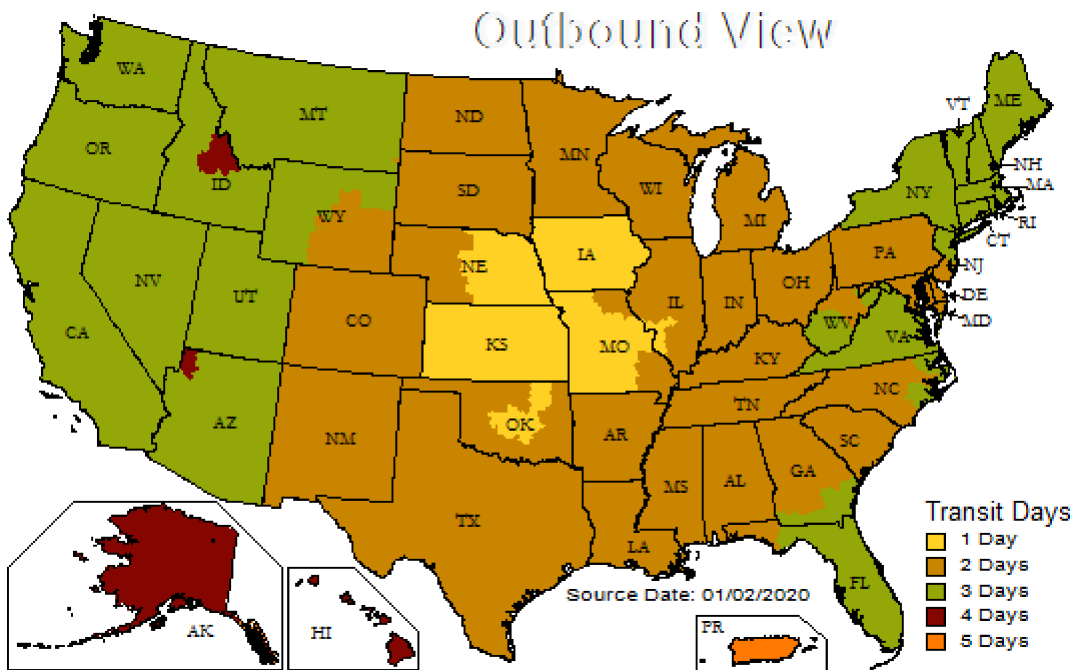

# Ship Date and Zip Code Results

from: BALDWIN CITY, KS 66006

Subject to the Tariff/Terms and Conditions of Service, UPS guarantees on-schedule delivery of packages, shipped via UPS's services, that are listed as guaranteed, or will refund your transportation charges. Guaranteed Service is not available in all areas and does not apply to shipments containing a package with an Additional Handling or Large Package surcharge. Scheduled business days and delivery schedules are revised occasionally due to changes in distribution and volume, especially during holiday periods. Service to some remote areas also may require additional delivery days. For current delivery schedules, service availability and information, and a description of the UPS service Guarantee, see the UPS Rate and Service Guide. The most up-to-date transit time details will be available at [ups.com/ctc](https://www.ups.com/ctc) at the time of shipping. Certain commodities and high value shipments may require additional transit time for customs clearance.